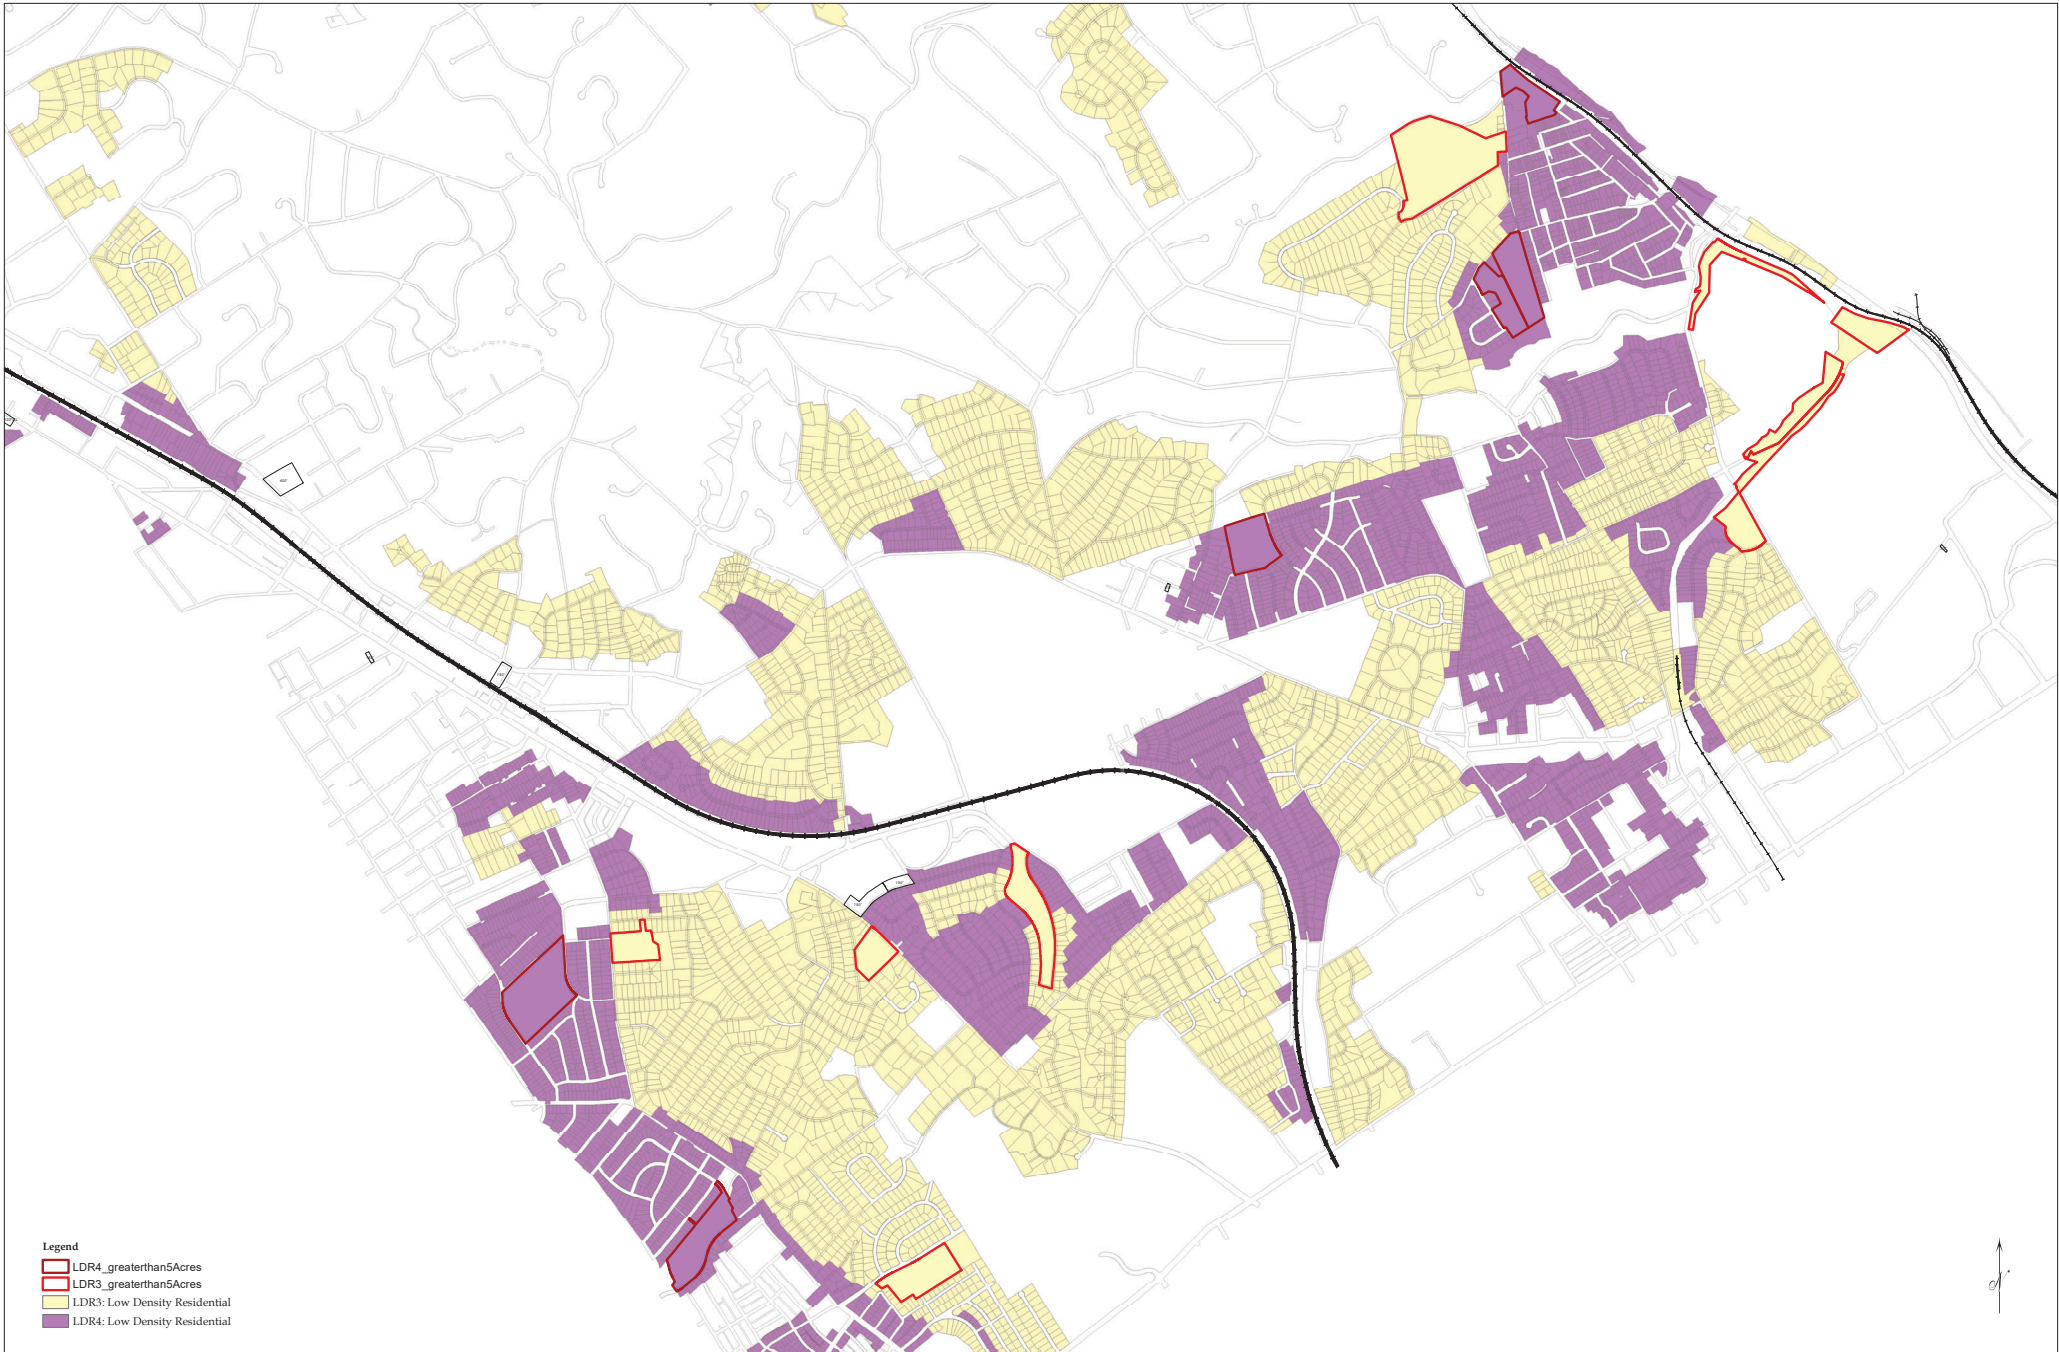

- Legend
- LDR4_greaterthan5Acres
 - LDR3_greaterthan5Acres
 - LDR3: Low Density Residential
 - LDR4: Low Density Residential

Properties in LDR3	3936 % of Total		Properties in LDR4	4857 % of Total	
Greater than 5 Acres	12	0.30	Greater than 5 Acres	6	0.12
Between 3-5 Acres	10	0.25	Between 3-5 Acres	1	0.02
Between 1-3 Acres	201	5.11	Between 1-3 Acres	16	0.33
Between 30,000 SF and 1 Acre	474	12.04	Between 15,000 SF and 1 Acre	570	11.74
Between 15,000 SF to 30,000 SF	2136	54.27	Between 7500 SF to 15,000 SF	2687	55.32
Below 15,000 SF	1103	28.02	Below 7500 SF	1577	32.47